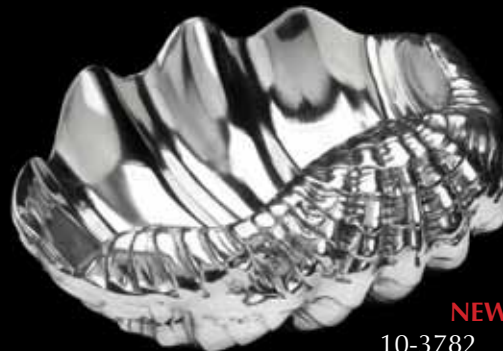

NEW CLAM 6" BOWL
10-3782 7"L x 6"W x 2"H

TO ORDER CALL: 1-800-446-7806 OR LOGIN TO: ARTHURCOURT.COM