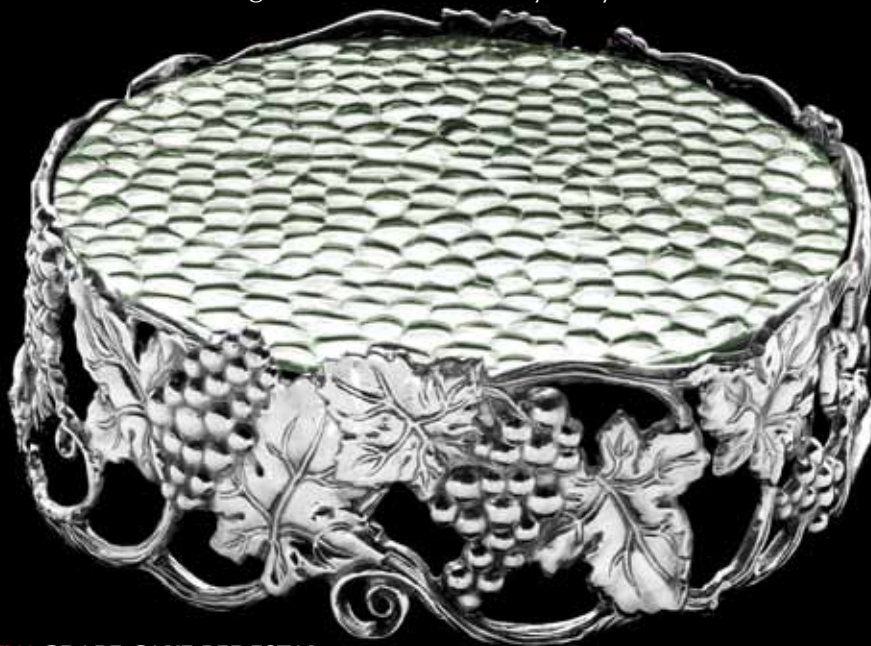

NEW ANTLER CHEESE SET W/12" MARBLE
04-1296 Marble: 12" Dia. Knives: 6-1/2"L

NEW ANTLER 2-PC CHEESE SET
04-1286 Marble: 7" Dia. Knife: 6-1/2"L

NEW ROMAN GRAPE

Bold and exquisitely detailed Grape handles accent highly polished serving pieces worthy of an emperor's table. Our Roman Grape collection updates a classic as only Arthur Court can, in gleaming aluminum.

NEW ROMAN GRAPE OVAL PLATTER

10-3840 18"L x 16"W x 1-1/2"H

NEW ROMAN GRAPE CHIP & DIP

10-3810 15" Dia. x 2"H

NEW ROMAN GRAPE 13-1/2" BOWL
10-3812 13-1/2" Dia. x 2-1/2"H

NEW ROMAN GRAPE SERVING SET - SET/2
10-3850 13"L

NEW ROMAN GRAPE OBLONG TRAY
10-3808 18-1/4"L x 9"W x 1"H

GRAPE

The bounty of California's famous Napa Valley wine region inspires Arthur Court's classic Grape Collection. Launched in the early 1990's, our most popular line has grown and evolved to offer a shimmering assortment to satisfy all your entertainment needs.